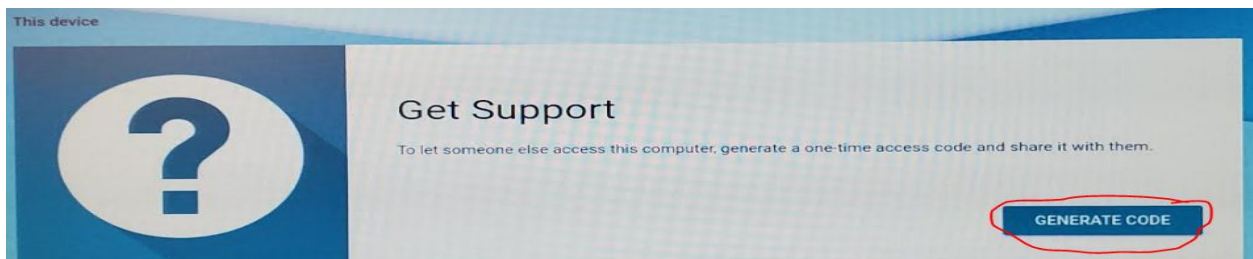

## Remote Support Assistance (Only after you have been contacted):

1. Open the Chrome browser and click the Remote Desktop icon.

2. Click Remote Support.

3. Click Generate Code and give code to your helpdesk technician.